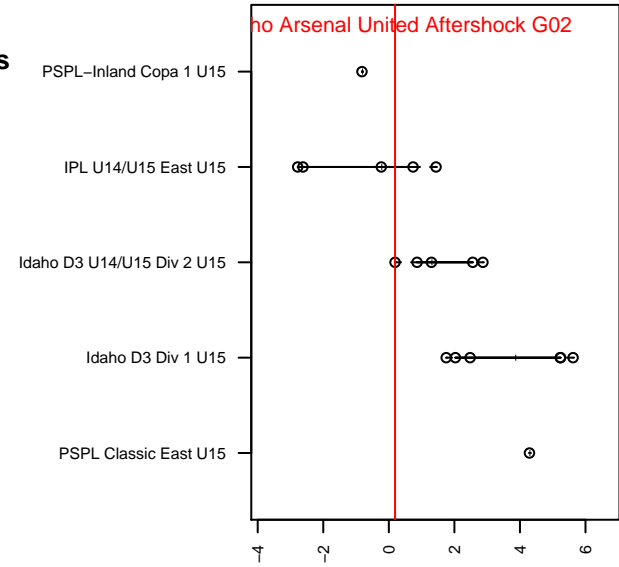

Idaho Arsenal United Aftershock G02

, ID
 G02 total strength=1216
 attack=5.85 defense=3.07
 fall league = Idaho D3 U14/U15 Div 2 U15
 spr league = Spr Idaho D3 U15 Div 2, Spr Idaho

alt names used:

ARSENAL UNITED FC ARSENAL UNITED AF
 ARSENAL UNITED FC ARSENAL UNITED AF

Venues played:

2016 Idaho D3 U14/U15 Division 2 U15
 2016 Spr Idaho D3 U15 Division 2

Idaho Arsenal United Aftershock G02
 Dots are actual minus expected GF (blue circles) and GA (red triangles).
 Blue line is smoothed change in attack strength. Red is smoothed change in defense strength.

**attack and defense variance (black dot)
relative to other teams
and top 10 in region**

**attack and defense rating
relative to others at age
and all opponents in last 13 months**

Performance relative to 13 month average