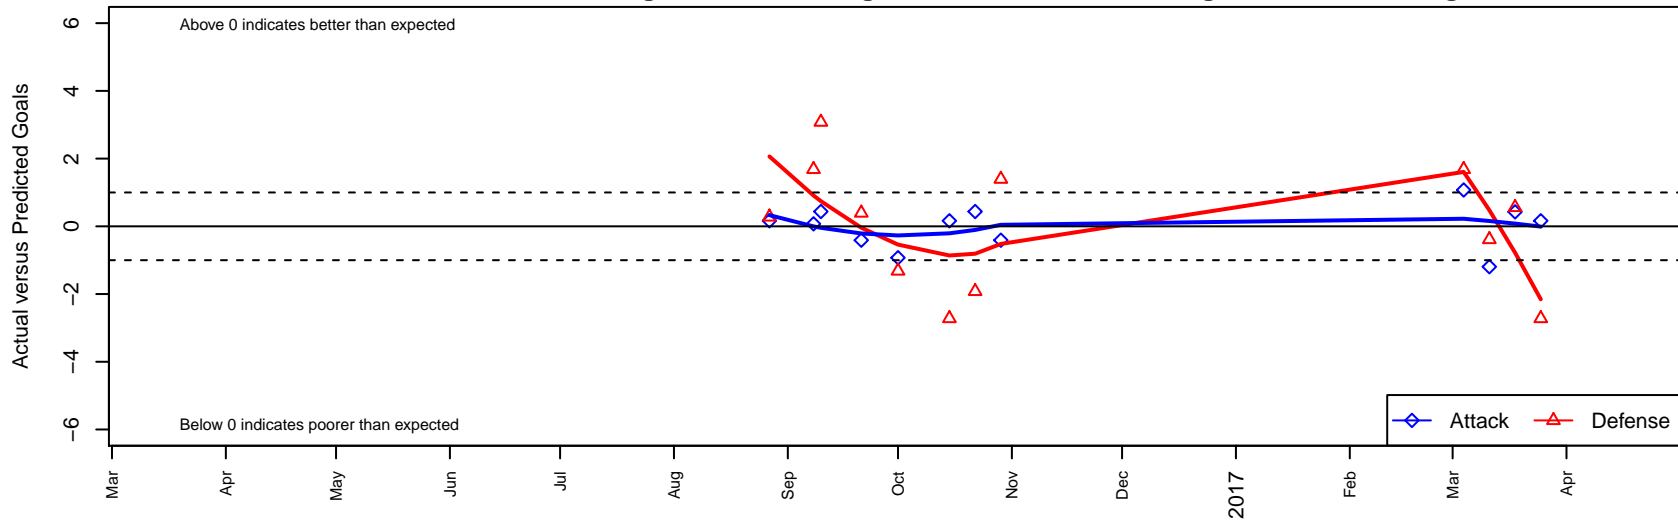

Idaho Arsenal United Aftershock G02

, ID
 G02 total strength=1216
 attack=5.85 defense=3.07
 fall league = Idaho D3 U14/U15 Div 2 U15
 spr league = Spr Idaho D3 U15 Div 2, Spr Idaho

alt names used:

ARSENAL UNITED FC ARSENAL UNITED AF
 ARSENAL UNITED FC ARSENAL UNITED AF

Venues played:

2016 Idaho D3 U14/U15 Division 2 U15
 2016 Spr Idaho D3 U15 Division 2

Idaho Arsenal United Aftershock G02
 Dots are actual minus expected GF (blue circles) and GA (red triangles).
 Blue line is smoothed change in attack strength. Red is smoothed change in defense strength.

**attack and defense variance (black dot)
relative to other teams
and top 10 in region**

**attack and defense rating
relative to others at age
and all opponents in last 13 months**

Performance relative to 13 month average